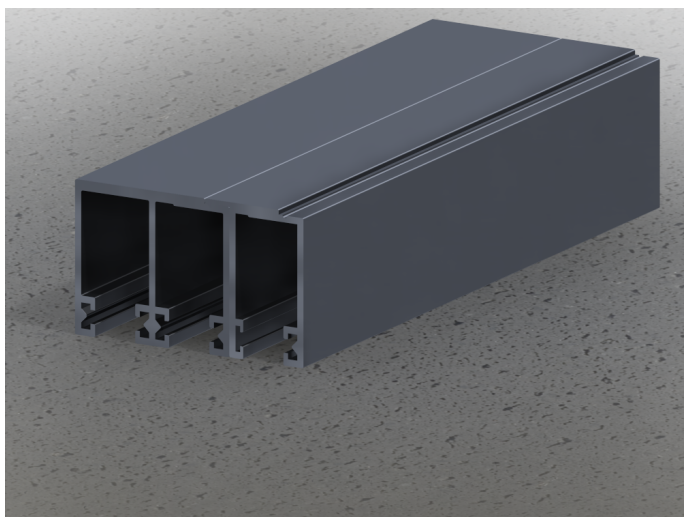

Multitrack Todocristal

 **Todocristal**[®] **SOLUTIONS**
for your terrace

The new Todocrystal Multitrack, without vertical profiles, combines design and functionality. The leaves slide horizontally. It allows to cover large lights and the bottom track can be fully embedded in the ground. With our modular rail, you can increase the number of panels unlimited.

Maximum Sizes

- Maximum height 3000 mm.
- Standard Panels between 800 and 1.200 mm.

Features

- Drain included.
- Maximum compensation 5 mm in the bottom rail.

Accessories

- Central lock.
- Panoramic bottom lock with knob panels handle.

Knob panels handle.

Applications

Panel overlap

Our system offers an overlap between panels of only 18 mm.

Multitrack lock

Add security to your Multitrack system, it can be installed at the ends and in the center of the system.

Panoramic bottom lock

This exclusive closing system will allow you to enjoy unobstructed views.

Rolling carriage

Offer a regulation of 5 mm per panel. Can bear loads up to 150 kg.

Modular top rail

With the exclusive Todocrystal modular rails, you can add an unlimited number of panels to your Multitrack.