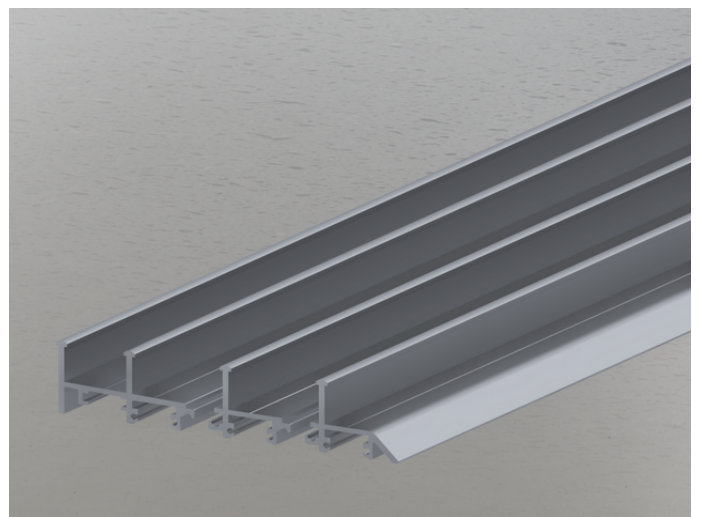

Multitrack Todocristal

 **Todocristal**[®] **SOLUTIONS**
for your terrace

The new Todocrystal Multitrack, without vertical profiles, combines design and functionality. The leaves slide horizontally. It allows to cover large lights and the bottom track can be fully embedded in the ground. With our modular rail, you can increase the number of panels unlimited.

Glass

-10 mm tempered glass.

Colors

- Standard: White (RAL 9003) or raw.
- Lacquered in all RAL colors.
- Anodized.
- Wood design lacquered.

Configurations

-The Multitrack system offers unlimited number of rails.

Knob panels handle.

Applications

Panel overlap

Our system offers an overlap between panels of only 18 mm.

Multitrack lock

Add security to your Multitrack system, it can be installed at the ends and in the center of the system.

Panoramic bottom lock

This exclusive closing system will allow you to enjoy unobstructed views.

Rolling carriage

Offer a regulation of 5 mm per panel. Can bear loads up to 150 kg.

Modular top rail

With the exclusive Todocrystal modular rails, you can add an unlimited number of panels to your Multitrack.