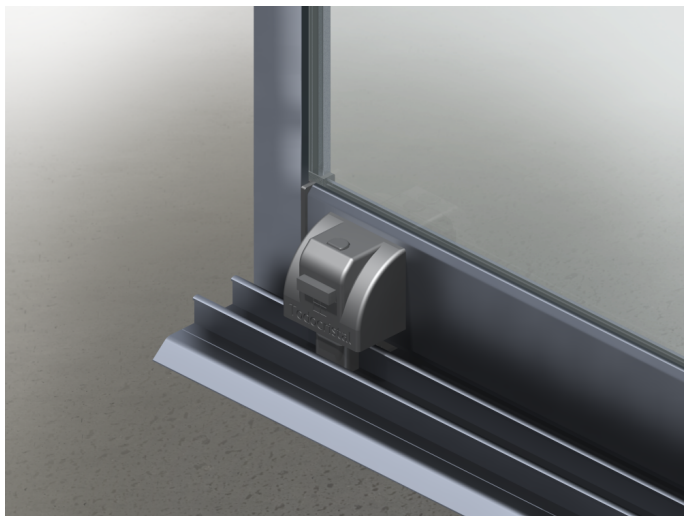

Multitrack Todocristal

 **Todocristal**[®] **SOLUTIONS**
for your terrace

The new Todocrystal Multitrack, without vertical profiles, combines design and functionality. The leaves slide horizontally. It allows to cover large lights and the bottom track can be fully embedded in the ground. With our modular rail, you can increase the number of panels unlimited.

Glass

-10 mm tempered glass.

Colors

- Standard: White (RAL 9003) or raw.
- Lacquered in all RAL colors.
- Anodized.
- Wood design lacquered.

Configurations

-The Multitrack system offers unlimited number of rails.

Maximum Sizes

- Maximum height 3000 mm.
- Standard Panels between 800 and 1.200 mm.

Features

- Drain included.
- Maximum compensation 5 mm in the bottom rail.

Accessories

- Central lock.
- Panoramic bottom lock with knob panels handle.

Knob panels handle.

Applications

Panel overlap

Our system offers an overlap between panels of only 18 mm.

Multitrack lock

Add security to your Multitrack system, it can be installed at the ends and in the center of the system.