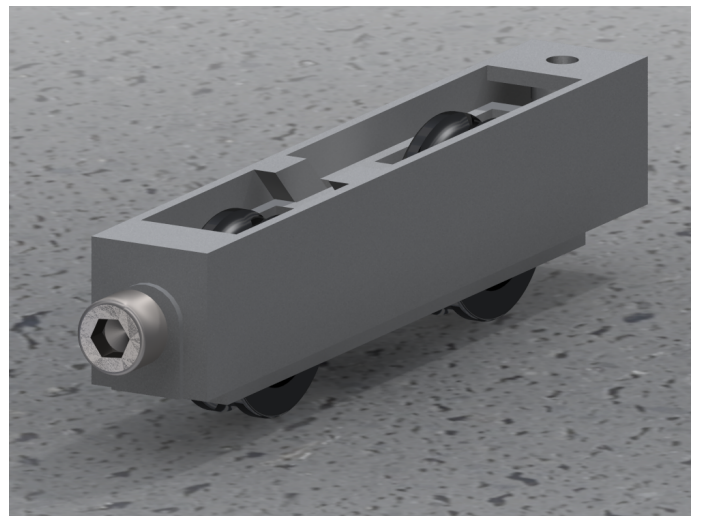

Multitrack Todocristal

 **Todocristal**[®] **SOLUTIONS**
for your terrace

The new Todocrystal Multitrack, without vertical profiles, combines design and functionality. The leaves slide horizontally. It allows to cover large lights and the bottom track can be fully embedded in the ground. With our modular rail, you can increase the number of panels unlimited.

Glass

-10 mm tempered glass.

Colors

- Standard: White (RAL 9003) or raw.
- Lacquered in all RAL colors.
- Anodized.
- Wood design lacquered.

Configurations

-The Multitrack system offers unlimited number of rails.

Knob panels handle.

Applications

Panel overlap

Our system offers an overlap between panels of only 18 mm.

Multitrack lock

Add security to your Multitrack system, it can be installed at the ends and in the center of the system.

Panoramic bottom lock

This exclusive closing system will allow you to enjoy unobstructed views.

Rolling carriage

Offer a regulation of 5 mm per panel. Can bear loads up to 150 kg.

Modular top rail

With the exclusive Todocrystal modular rails, you can add an unlimited number of panels to your Multitrack.