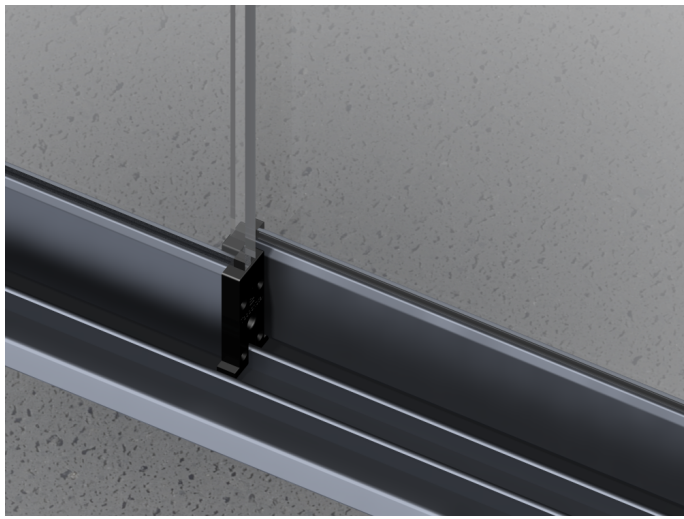

Multitrack Todocristal

 **Todocristal**[®] **SOLUTIONS**
for your terrace

The new Todocrystal Multitrack, without vertical profiles, combines design and functionality. The leaves slide horizontally. It allows to cover large lights and the bottom track can be fully embedded in the ground. With our modular rail, you can increase the number of panels unlimited.

Glass

-10 mm tempered glass.

Colors

- Standard: White (RAL 9003) or raw.
- Lacquered in all RAL colors.
- Anodized.
- Wood design lacquered.

Configurations

-The Multitrack system offers unlimited number of rails.

Maximum Sizes

- Maximum height 3000 mm.
- Standard Panels between 800 and 1.200 mm.

Features

- Drain included.
- Maximum compensation 5 mm in the bottom rail.

Accessories

- Central lock.
- Panoramic bottom lock with knob panels handle.

Knob panels handle.

Applications

Panel overlap

Our system offers an overlap between panels of only 18 mm.

Multitrack lock

Add security to your Multitrack system, it can be installed at the ends and in the center of the system.